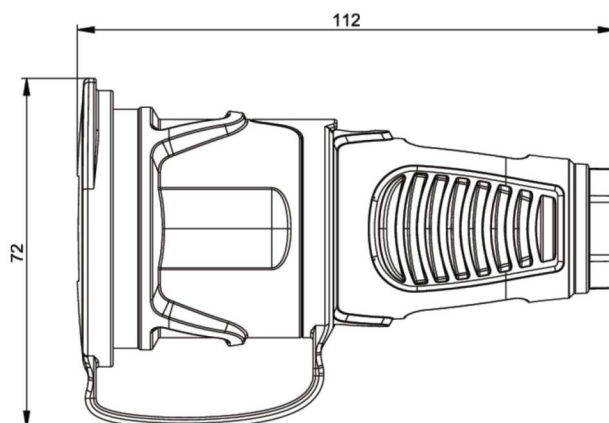

## PCE data sheet

article#	<b>2411-srw</b>
article description	<b>Taurus2 rubber safety connector cap fb bulge IP54 (black/red)</b>
description long	Safety connector series Taurus2 - rubber with cap color (housing/ring/cover): black/red/red, with sealing bulge material (housing/contact carrier): TPE/PA6 earthing system: French/Belgian 16A / 250V AC / 3p (2P+E), protection rating: IP54
GTIN (EAN)	9003399474279
country of origin	AT
customs number	85366990
packaging quantity	20
minimum order quantity	20

ETIM 7.0	EC001327
Model	Earthing pin
Material	Rubber
Material quality	Thermoplastic
For heavy conditions (in accordance with VDE)	True
Degree of protection (IP)	IP54
Angle of plug	Straight
Connection system	Screwed terminal
Colour	Black
Number of poles	3
Nominal voltage	250 V
Nominal current	16 A

K (cable Ø)	6-13 mm
wire flexible	1-2,5 mm <sup>2</sup>
contact screws	80 Ncm
strain relief	110 Ncm
dismantling length	30 mm
stripping length	7 mm

[www.manufacturer-safety.info](http://www.manufacturer-safety.info)